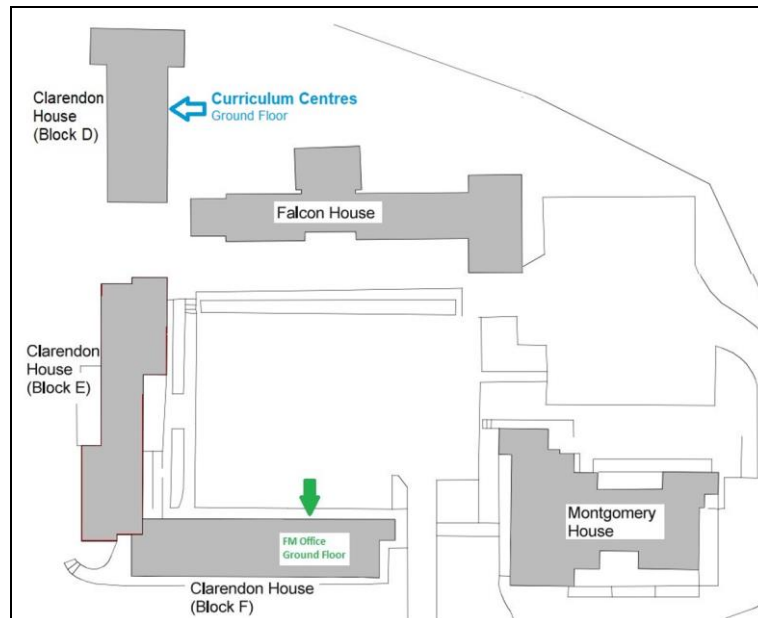

HIAS curriculum centres relocation October 2021

The four HIAS curriculum centres will be relocating week commencing 11 October 2021 to the following address:

**Clarendon House, D block
Monarch Way
Winchester SO22 5PW**

Our other contact details remain unchanged (see below). Please be reassured that we will be remaining on the same site, just moving into a different building:

We would appreciate your understanding during the move and will respond to schools' enquiries as soon as we can.

History Centre 01962 874802

historycentre@hants.gov.uk

Courier code 6/800 962001

RADE Centre 01962 846745

radecentre@hants.gov.uk

Courier code 1/800 8811wfh

Mathematics Advisory Centre 01962 874831

mathscentre@hants.gov.uk

Courier code 6/800 2383z

RE Centre 01962 863134

recentre@hants.gov.uk

Courier code 6/800 962101

For full details of our offer and opening hours please visit the [HIAS website](http://www.hants.gov.uk).